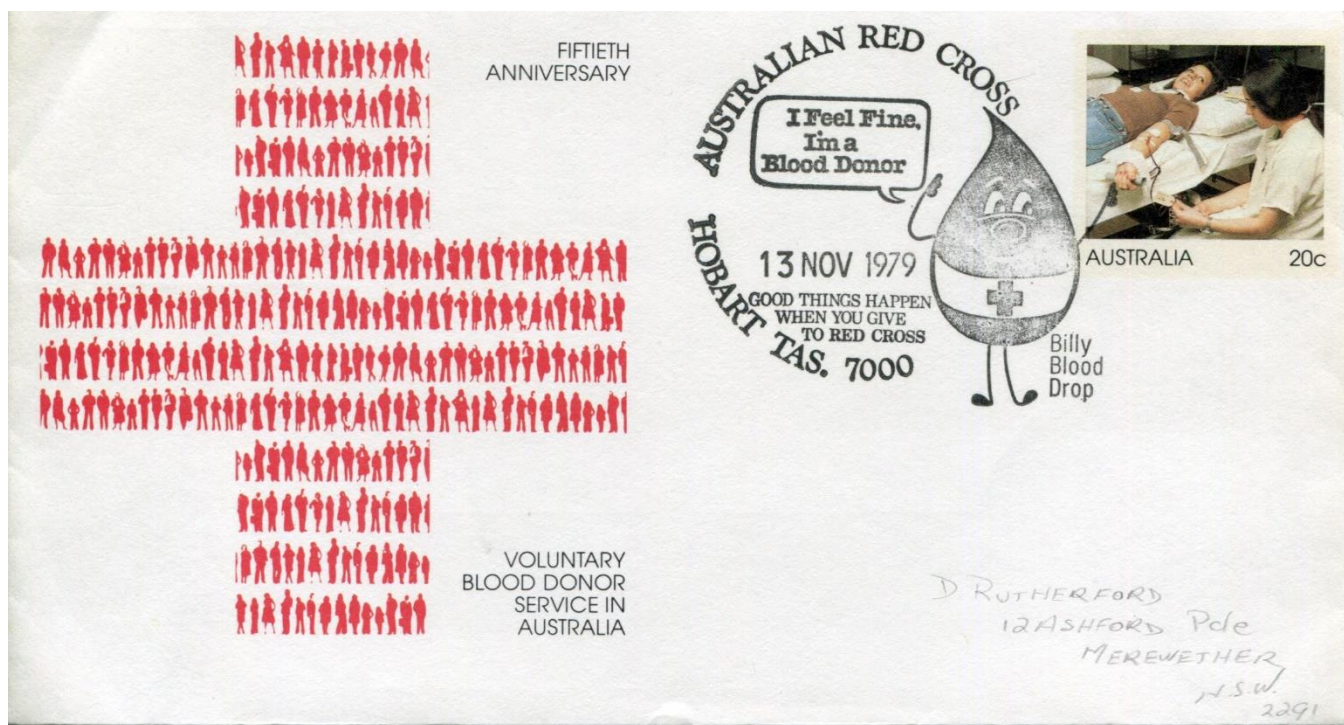

Lot 1 - group of 3 covers with special postmarks. First shows "Billy Blood Drop" in black, on the appropriate Australia Post cover. Reserve \$2

Other two covers scanned on the following two pages.

Cover 2 shows a commemorative cover with the commemorative postmark of ECAFE. These cancels are uncommon, on a special envelope even less common.

Cover 3 is a souvenir from a Sydney Philatelic Society, showing a range of postmarks used at the Sydney GPO. Just a bit of spotting, inspection recommended.

Lot 2 - Accumulation of postmarks on piece, a sample shown. Reserve \$2