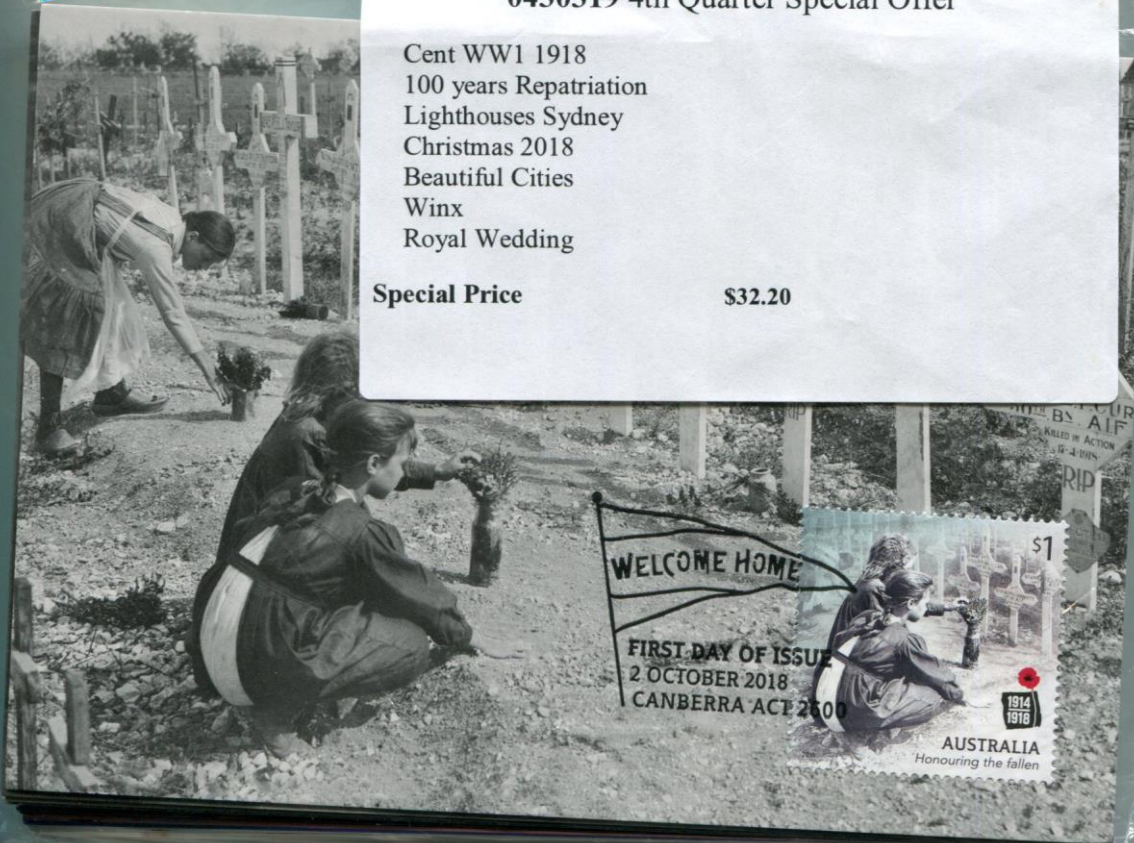

2018 Australia Maximum Cards
0430319 4th Quarter Special Offer

- Cent WW1 1918
- 100 years Repatriation
- Lighthouses Sydney
- Christmas 2018
- Beautiful Cities
- Winx
- Royal Wedding

Special Price $32.20